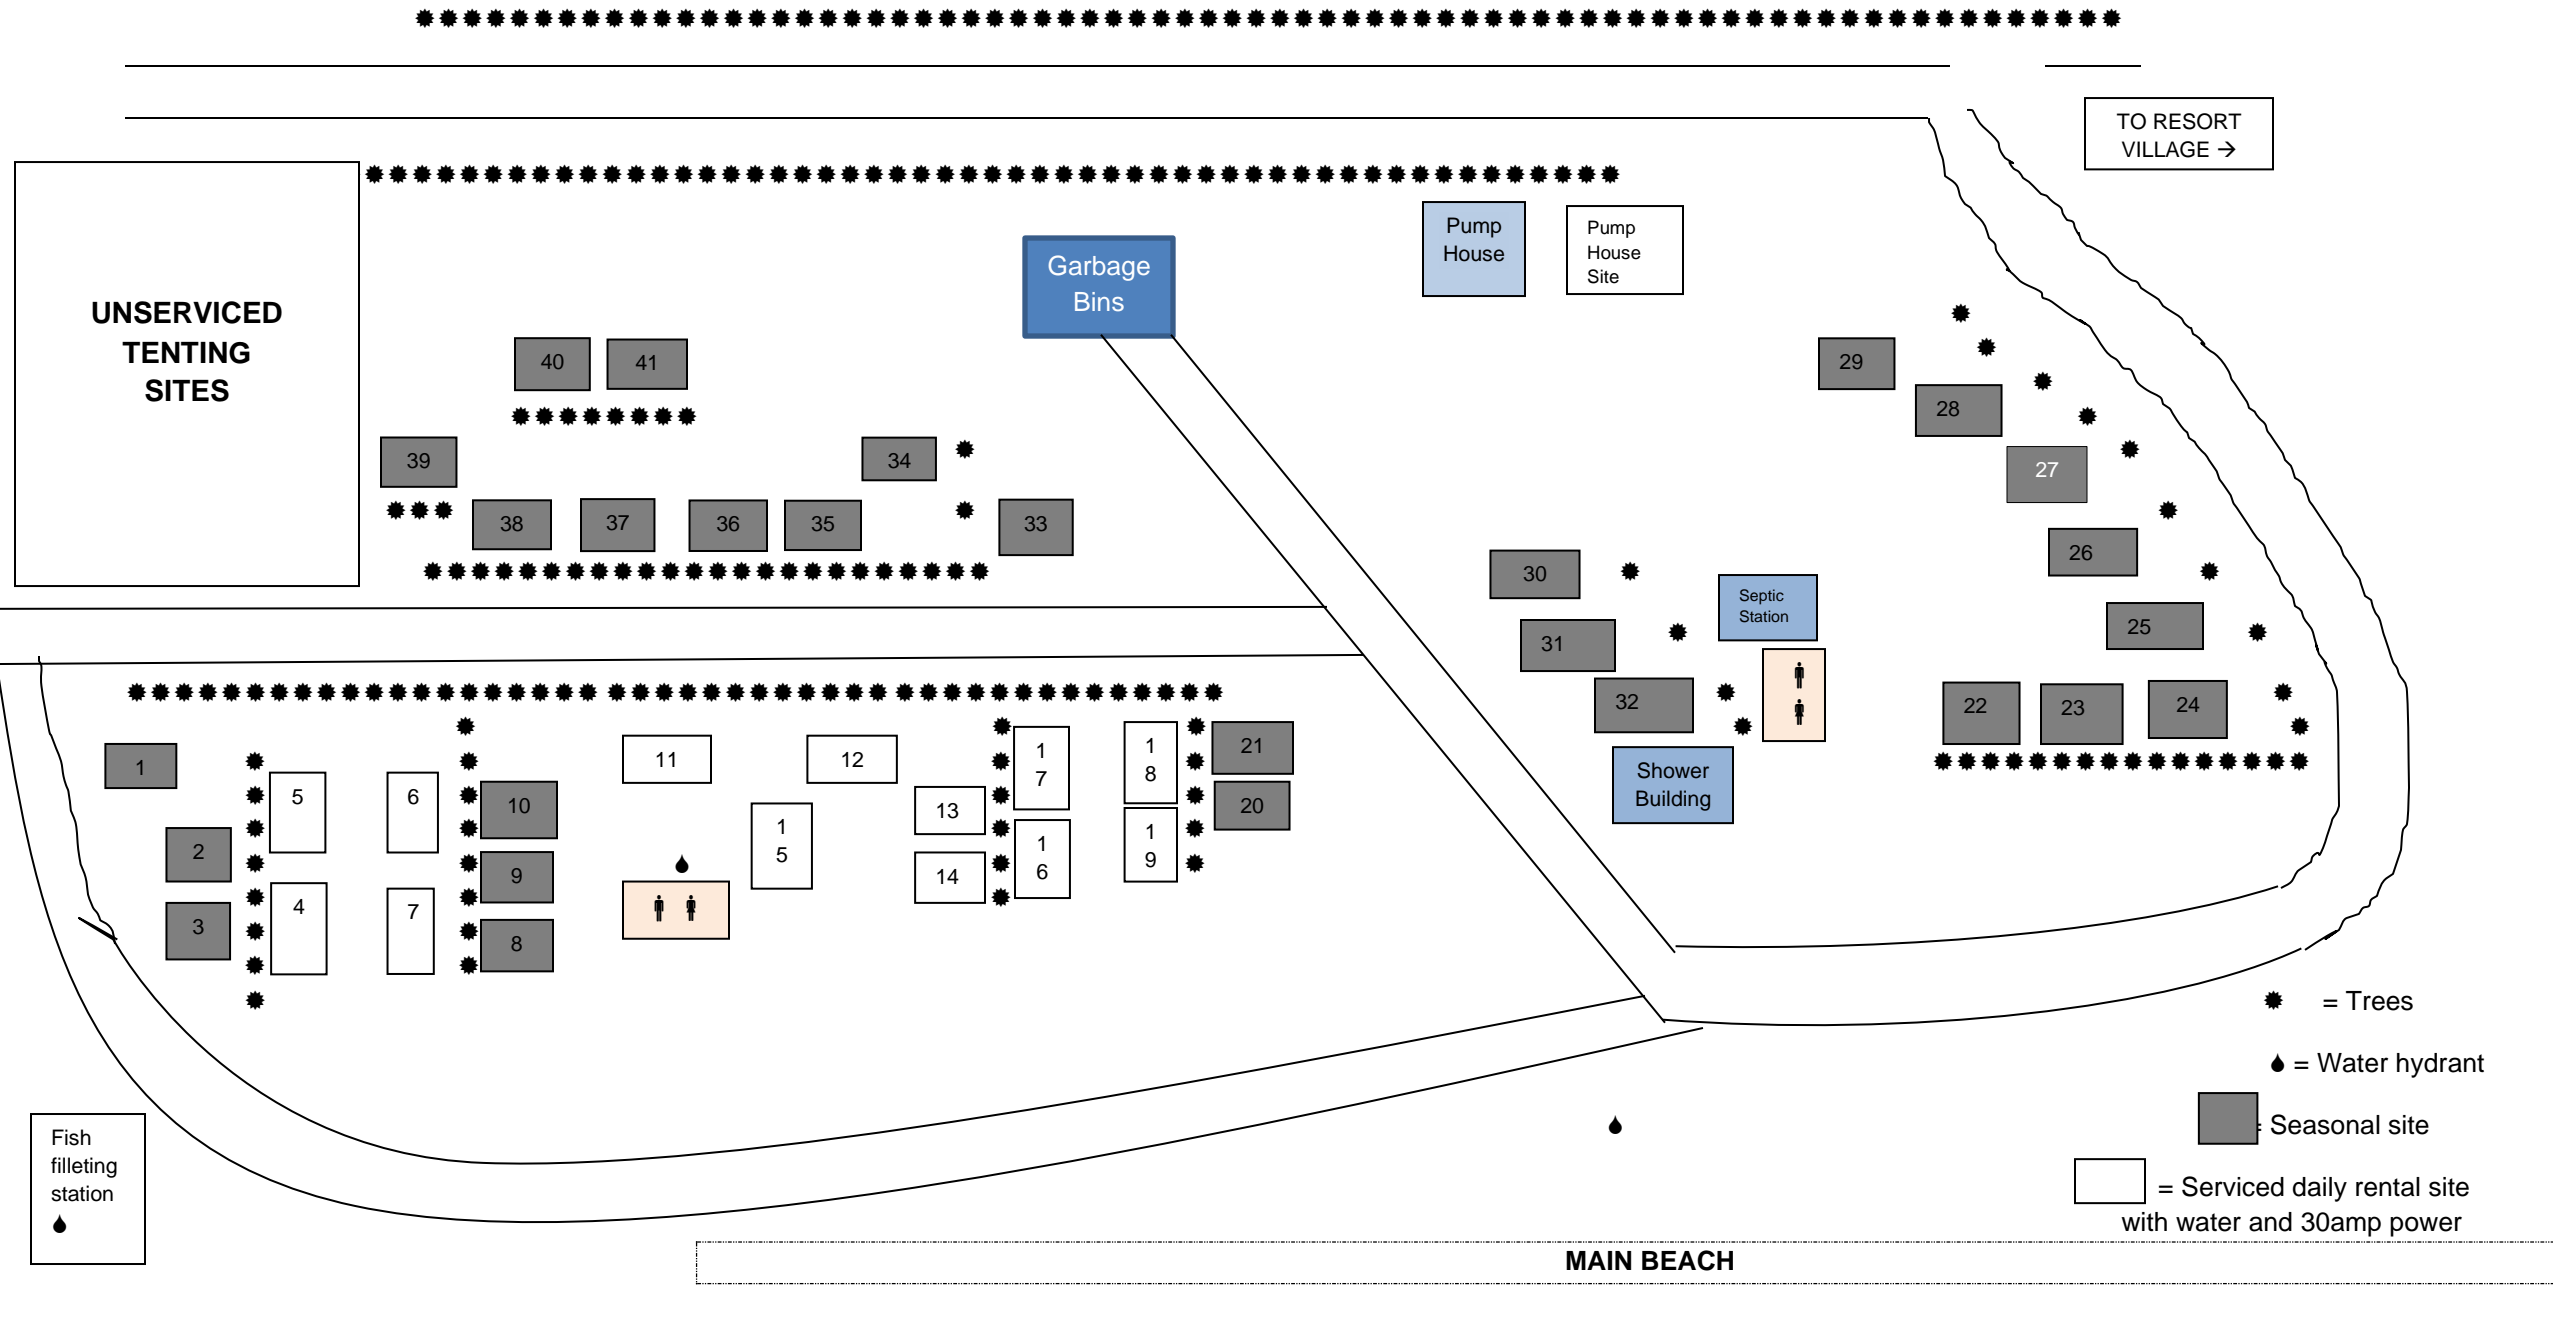

ETTERS BEACH RECREATION SITE

CAMPGROUND MAP

**UNSERVICED
TENTING
SITES**

Garbage
Bins

Pump
House

Pump
House
Site

TO RESORT
VILLAGE →

Septic
Station

Shower
Building

Fish
filleting
station

MAIN BEACH

☼ = Trees

● = Water hydrant

■ = Seasonal site

□ = Serviced daily rental site
with water and 30amp power